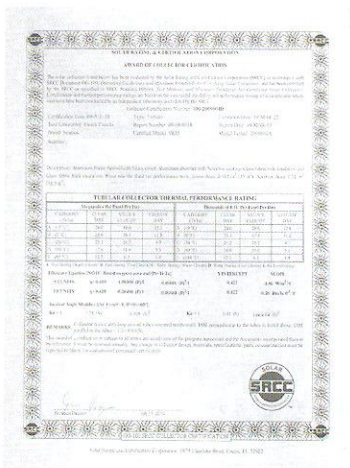

Certificate

ISO9001: 2000

BID international quality crown prize

CE

.SGS.

DIN EN12975-1,2:2006

SOLAE KEYMARK

SRCC