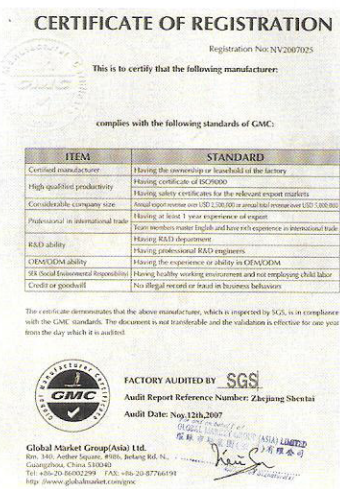

Certificate

ISO9001: 2000

BID international quality crown prize

CE

.SGS.

DIN EN12975-1,2:2006

SOLAE KEYMARK

SRCC