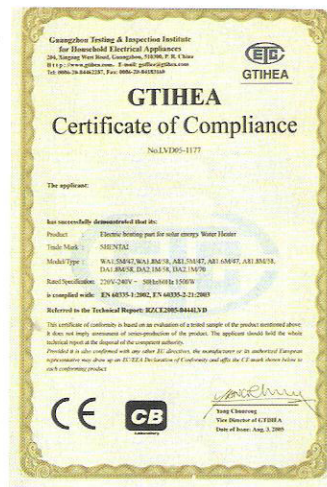

Certificate

ISO9001: 2000

BID international quality crown prize

CE

.SGS.

DIN EN12975-1,2:2006

SOLAE KEYMARK

SRCC