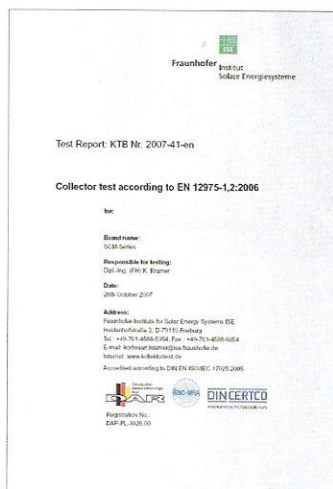

Certificate

ISO9001: 2000

BID international quality crown prize

CE

.SGS.

DIN EN12975-1,2:2006

SOLAE KEYMARK

SRCC